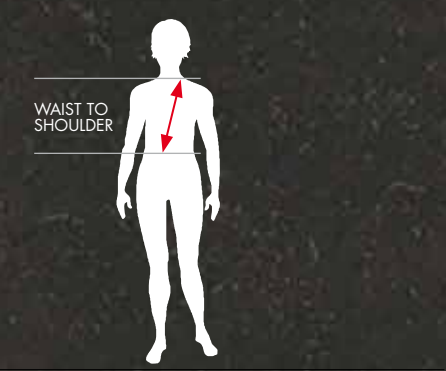

FLEXCELL WOMEN

REF.	COLOR	SIZES
L39139200	black/purple	XS/S/M/L

FLEXCELL JUNIOR

REF.	COLOR	SIZES
L39139300	black/red	JS/JM/JL/JXL

DAVID POISSON

FRANCE

SHAPE CHARACTERISTICS & SIZING CHART

MEN					
					
MEN (CM)	XS	S	M	L	XL
HEIGHT	163-168	168-173	173-178	178-183	183-188
WAIST TO SHOULDER	40-42,6	42,7-45	45,1-48	48,1-51	51,1-53
MEN (INCHES)	XS	S	M	L	XL
HEIGHT	5'4"-5'6"	5'6"-5'8"	5'8"-5'9"	5'9"-6'0"	6'0"-6'2"
WAIST TO SHOULDER	15.7"-16.8"	16.8"-17.8"	17.8"-18.8"	18.8"-19.8"	19.8"-20.8"

WOMEN				
				
WOMEN (CM)	XS	S	M	L
HEIGHT	156-161	161-166	166-170	170-175
WAIST TO SHOULDER	39-41	41-43	43-45	45-48
WOMEN (INCHES)	XS	S	M	L
HEIGHT	5'2"-5'3"	5'3"-5'5"	5'5"-5'6"	5'6"-5'8"
WAIST TO SHOULDER	15.4"-16.1"	16.1"-16.9"	16.9"-17.7"	17.7"-18.9"