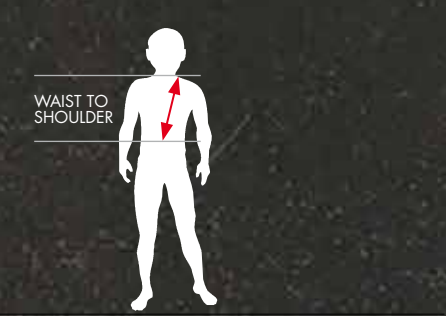

KIDS				
KIDS (CM)	JS	JM	JL	JXL
HEIGHT	117-128	129-140	141-152	153-164
WAIST TO SHOULDER	28-31	31-34	34-37	37-40
KIDS (INCHES)	JS	JM	JL	JXL
HEIGHT	3'9"-4'2"	4'2"-4'7"	4'7"-5'1"	5'1"-5'4"
WAIST TO SHOULDER	11-12.2"	12.2"-13.4"	13.4"-14.6"	14.6"-15.7"