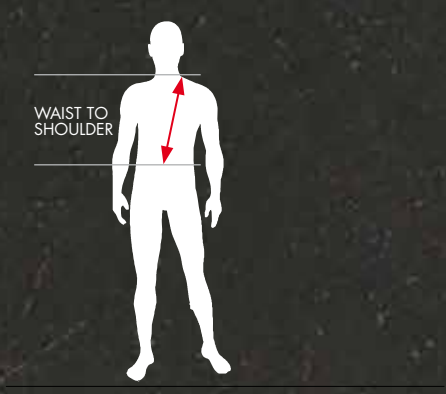

FLEXCELL WOMEN

REF.	COLOR	SIZES
L39139200	black/purple	XS/S/M/L

FLEXCELL JUNIOR

REF.	COLOR	SIZES
L39139300	black/red	JS/JM/JL/JXL

DAVID POISSON

FRANCE

SHAPE CHARACTERISTICS & SIZING CHART

MEN					
					
MEN (CM)	XS	S	M	L	XL
HEIGHT	163-168	168-173	173-178	178-183	183-188
WAIST TO SHOULDER	40-42,6	42,7-45	45,1-48	48,1-51	51,1-53
MEN (INCHES)	XS	S	M	L	XL
HEIGHT	5'4"-5'6"	5'6"-5'8"	5'8"-5'9"	5'9"-6'0"	6'0"-6'2"
WAIST TO SHOULDER	15.7"-16.8"	16.8"-17.8"	17.8"-18.8"	18.8"-19.8"	19.8"-20.8"